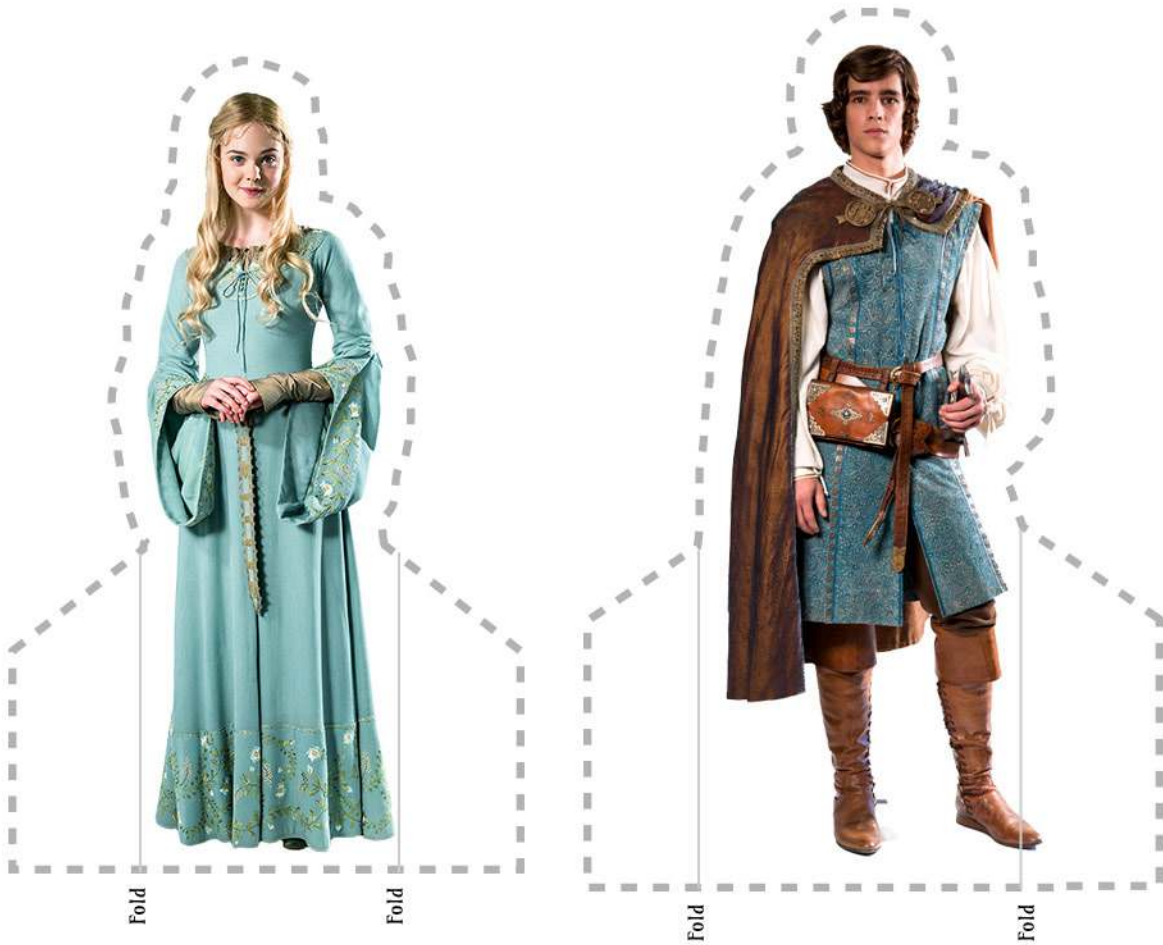

Activity Sheets

PG © 2014 Disney

movies.disney.com/maleficent

Disney
MALEFICENT
In theatres May 30
3D AND FOLIO 3D AND IMAX 3D

Cut-out Scene Maker

Create your own adventures with these scenes and characters

Fold

Fold

Fold

Fold

Cut-out Scene Maker

Create your own adventures with these scenes and characters

Disney
MALEFICENT
In theatres May 30
in 3D AND FOLIO 3D AND IMAX 3D

Disney
MALEFICENT

In theatres May 30

in 3D AND FOLIO 3D AND IMAX 3D

Stick tab
behind here

Fold

Fold

Fold

Fold

Fold

Stick tab
behind here

movies.disney.com/maleficent

PG © 2014 Disney

Disney MALEFICENT

In theatres May 30
in 3D AND FOLIO 3D AND IMAX 3D

Stick tab
behind here

Fold

Fold