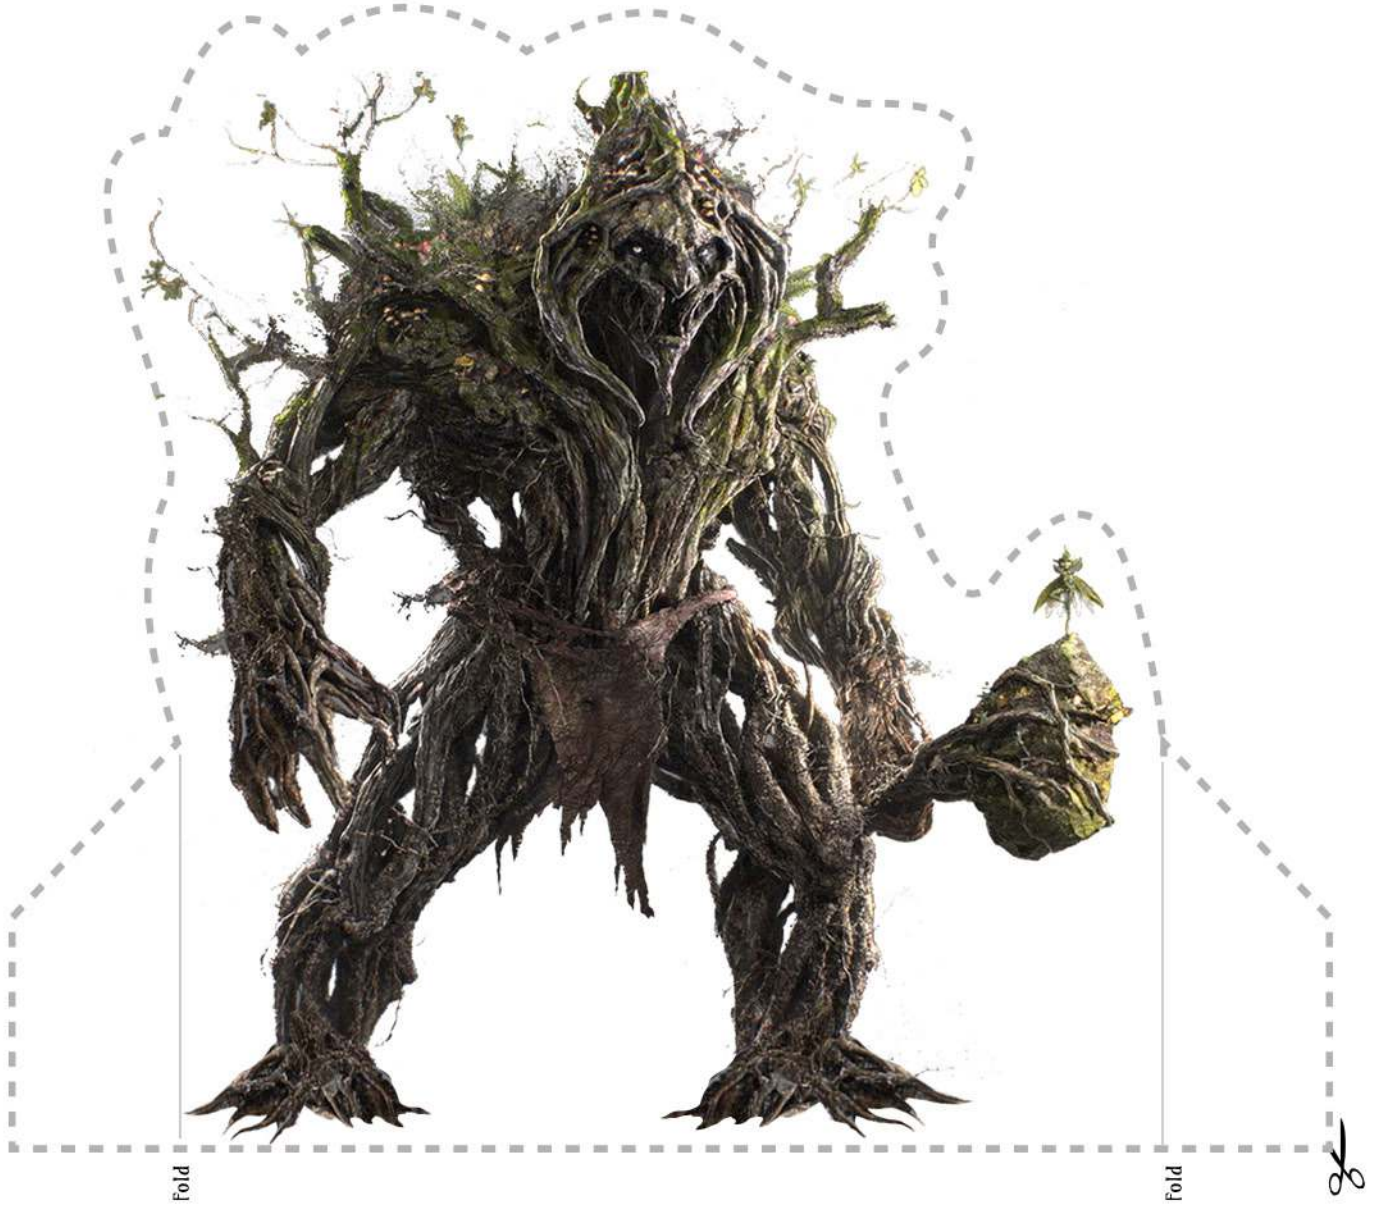

Fold

Fold

Fold

Fold

Cut-out Scene Maker

Create your own adventures with these scenes and characters

Disney
MALEFICENT
In theatres May 30
in 3D AND FOLIO 3D AND IMAX 3D

Disney
MALEFICENT