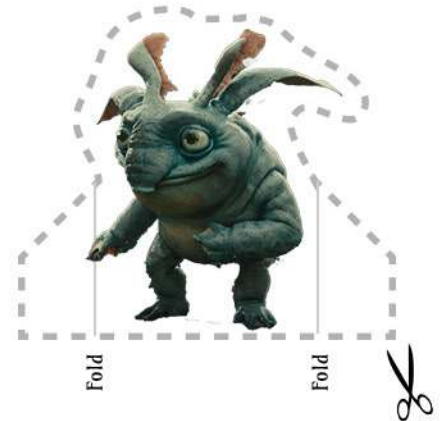

Fold

Fold

Fold

Fold

Cut-out Scene Maker

Create your own adventures with these scenes and characters

Disney
MALEFICENT
In theatres May 30
in 3D AND FOLIO 3D AND IMAX 3D

Disney
MALEFICENT