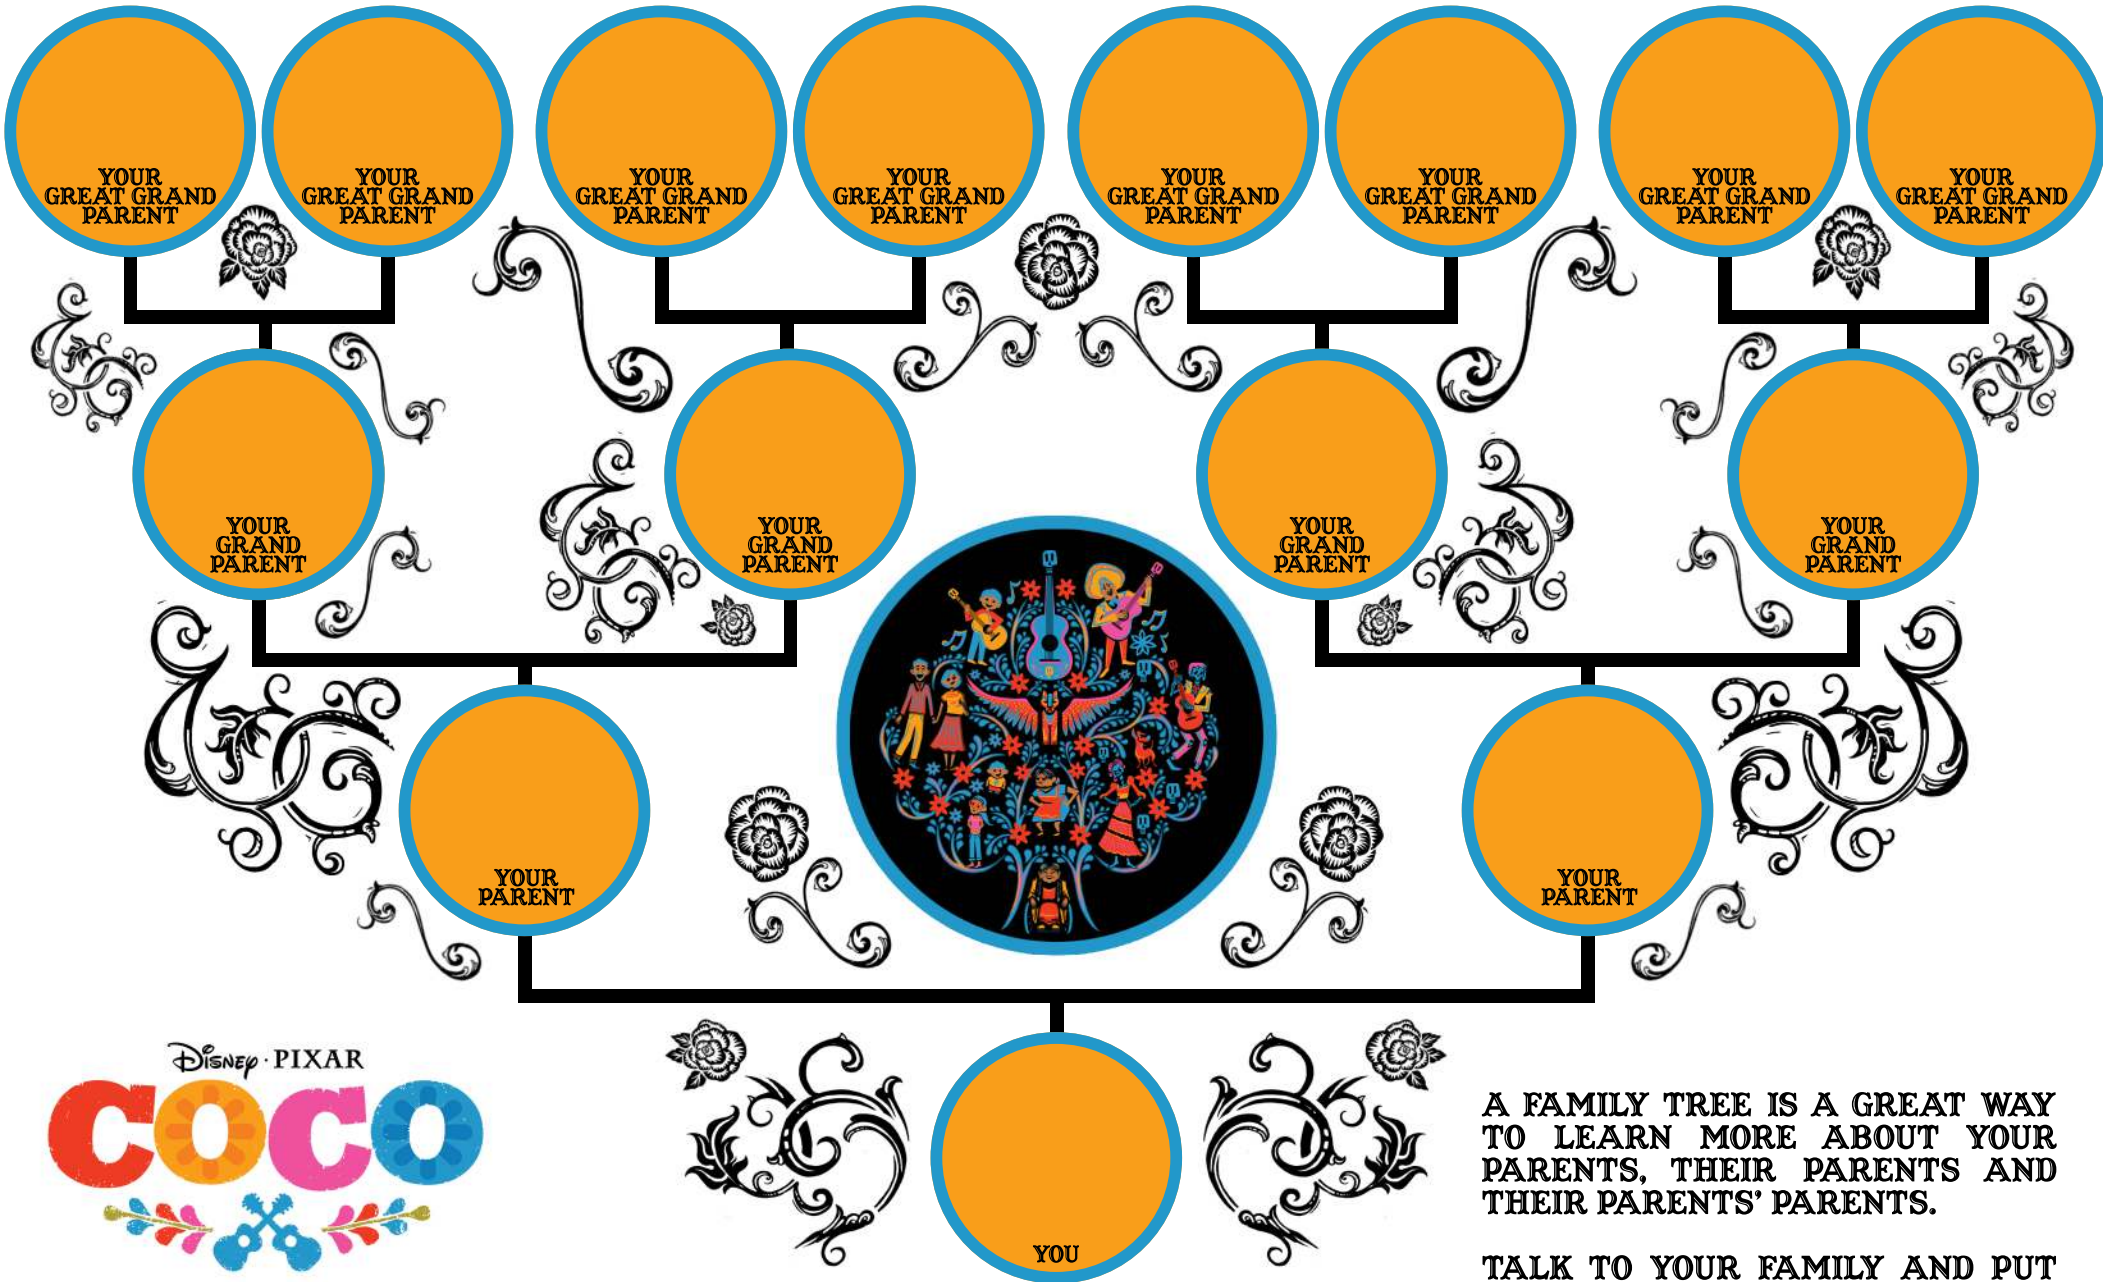

YOUR FAMILY TREE

THANKSGIVING
IN 3D AND REAL D 3D

A FAMILY TREE IS A GREAT WAY TO LEARN MORE ABOUT YOUR PARENTS, THEIR PARENTS AND THEIR PARENTS' PARENTS.

TALK TO YOUR FAMILY AND PUT THE NAMES OF YOUR RELATIVES IN THE APPROPRIATE CIRCLES.